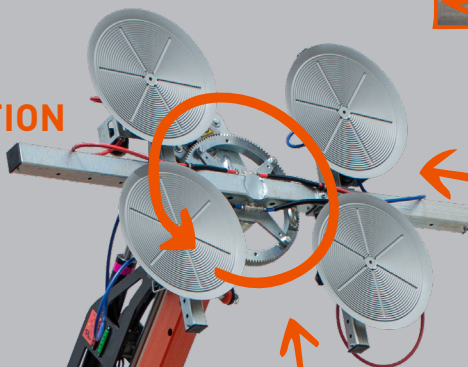

REMOTE CONTROL FORWARD & REVERSE FUNCTIONS

360° MANIPULATOR ROTATION