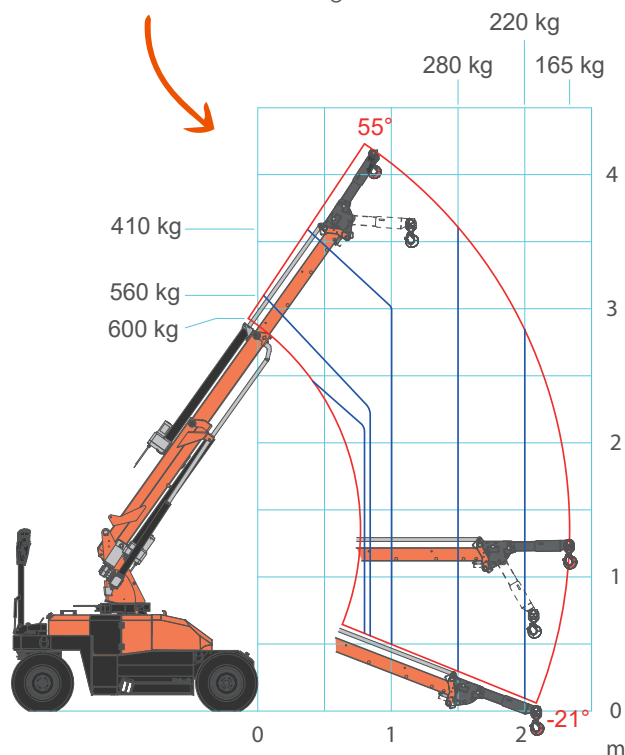

LOAD CHART WITH RUNNER JIB (m - kg)