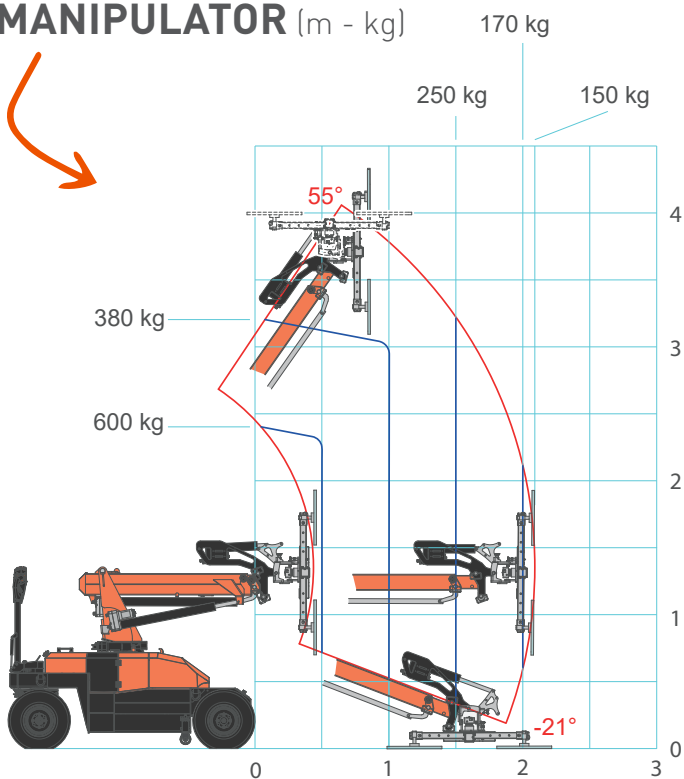

## DIMENSIONS (mm)

SCAN FOR MORE TECHNICAL DATA

	Kg
MPK06	724
Counterweight	191
JVM06	80

## LOAD CHART WITH 600 KG MANIPULATOR (m - kg)