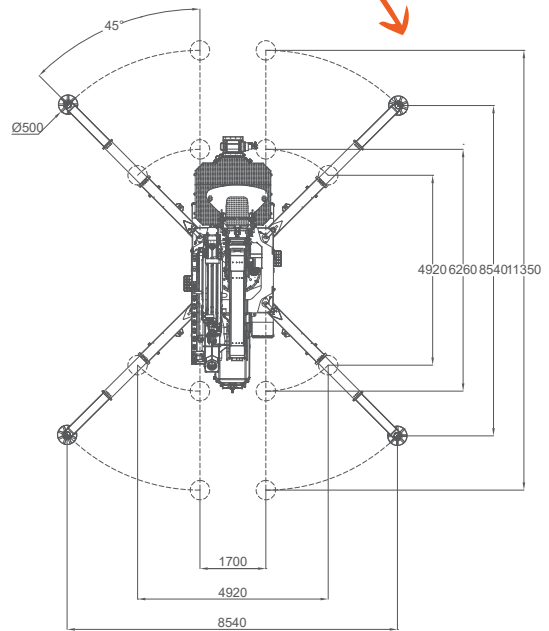

JF990

DIESEL + ELECTRIC POWER UNIT

MAN BASKET

- ✓ For MAX 2 people
- ✓ Up to 34 m
- ✓ EN280 certified

HYDRAULIC JIB

- ✓ 6 hydraulic telescopic extensions
- ✓ 5,4 tons MAX capacity
- ✓ Over 34 m MAX height
- ✓ Hydraulic extra functions available

MAIN BOOM

- ✓ 21 tons maximum capacity
- ✓ 22 m maximum height
- ✓ 8 hydraulic telescopic extensions
- ✓ High-resistance steel

REMOTE CONTROL

- ✓ Proportional
- ✓ LCD Screen
- ✓ Spare battery

ADDITIONAL ELECTRIC MOTOR

- ✓ 3 + 2 tons removable counterweight
- ✓ 5 tons transport capacity (without counterweight)
- ✓ Pick & Carry
- ✓ 10 tons frontal or rear hydraulic towing winch

360° ROTATION

OUTRIGGERS

- ✓ 5 different stability level
- ✓ 4 different stability areas
- ✓ 0 - 45° full-range angle & Telescopic

NON-MARKING TRACKS

LOAD CHART

SCAN FOR MORE TECHNICAL DATA

	Kg
JF990	20500
Counterweight	2000 + 3000
Hydraulic Jib	1750

DIMENSIONS (mm)

FOOTPRINT (mm)

ACCESSORIES

JVM800-R
800 kg glass manipulator