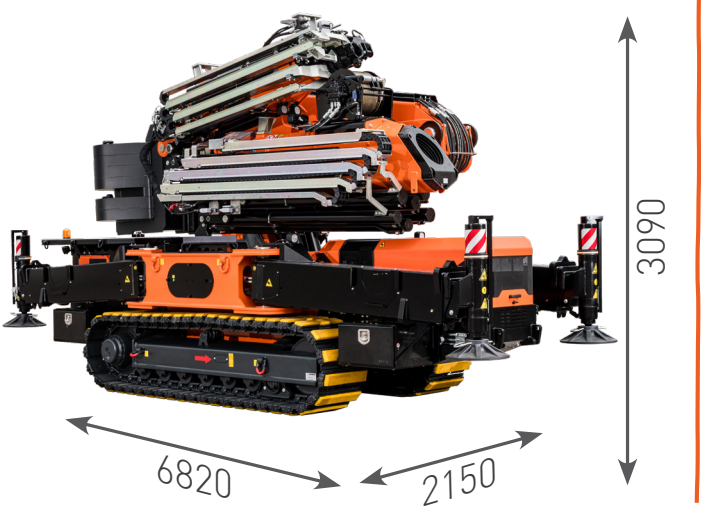

JF990

DIESEL + ELECTRIC POWER UNIT

MAN BASKET

- ✓ For MAX 2 people
- ✓ Up to 34 m
- ✓ EN280 certified

HYDRAULIC JIB

- ✓ 6 hydraulic telescopic extensions
- ✓ 5,4 tons MAX capacity
- ✓ Over 34 m MAX height
- ✓ Hydraulic extra functions available

MAIN BOOM

- ✓ 21 tons maximum capacity
- ✓ 22 m maximum height
- ✓ 8 hydraulic telescopic extensions
- ✓ High-resistance steel

REMOTE CONTROL

- ✓ Proportional
- ✓ LCD Screen
- ✓ Spare battery

ADDITIONAL ELECTRIC MOTOR

- ✓ 3 + 2 tons removable counterweight
- ✓ 5 tons transport capacity (without counterweight)
- ✓ Pick & Carry
- ✓ 10 tons frontal or rear hydraulic towing winch

360° ROTATION

OUTRIGGERS

- ✓ 5 different stability level
- ✓ 4 different stability areas
- ✓ 0 - 45° full-range angle & Telescopic

NON-MARKING TRACKS

LOAD CHART

SCAN FOR MORE TECHNICAL DATA

	Kg
JF990	20500
Counterweight	2000 + 3000
Hydraulic Jib	1750

DIMENSIONS (mm)

FOOTPRINT (mm)

ACCESSORIES

JVM800-R
800 kg glass manipulator