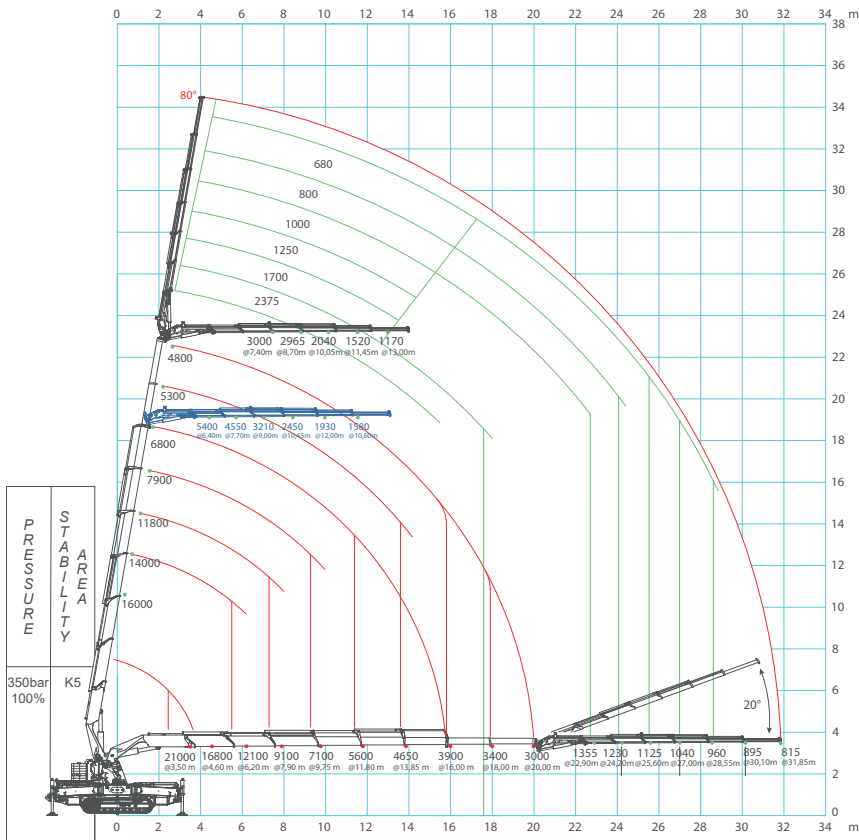

MAIN BOOM

- ✓ 21 tons maximum capacity
- ✓ 22 m maximum height
- ✓ 8 hydraulic telescopic extensions
- ✓ High-resistance steel

REMOTE CONTROL

- ✓ Proportional
- ✓ LCD Screen
- ✓ Spare battery

ADDITIONAL ELECTRIC MOTOR

- ✓ 3 + 2 tons removable counterweight
- ✓ 5 tons transport capacity (without counterweight)
- ✓ Pick & Carry
- ✓ 10 tons frontal or rear hydraulic towing winch

360° ROTATION

OUTRIGGERS

- ✓ 5 different stability level
- ✓ 4 different stability areas
- ✓ 0 - 45° full-range angle & Telescopic

NON-MARKING TRACKS

LOAD CHART

SCAN FOR MORE TECHNICAL DATA

	Kg
JF990	20500
Counterweight	2000 + 3000
Hydraulic Jib	1750

DIMENSIONS (mm)

FOOTPRINT (mm)

ACCESSORIES

JVM800-R
800 kg glass manipulator